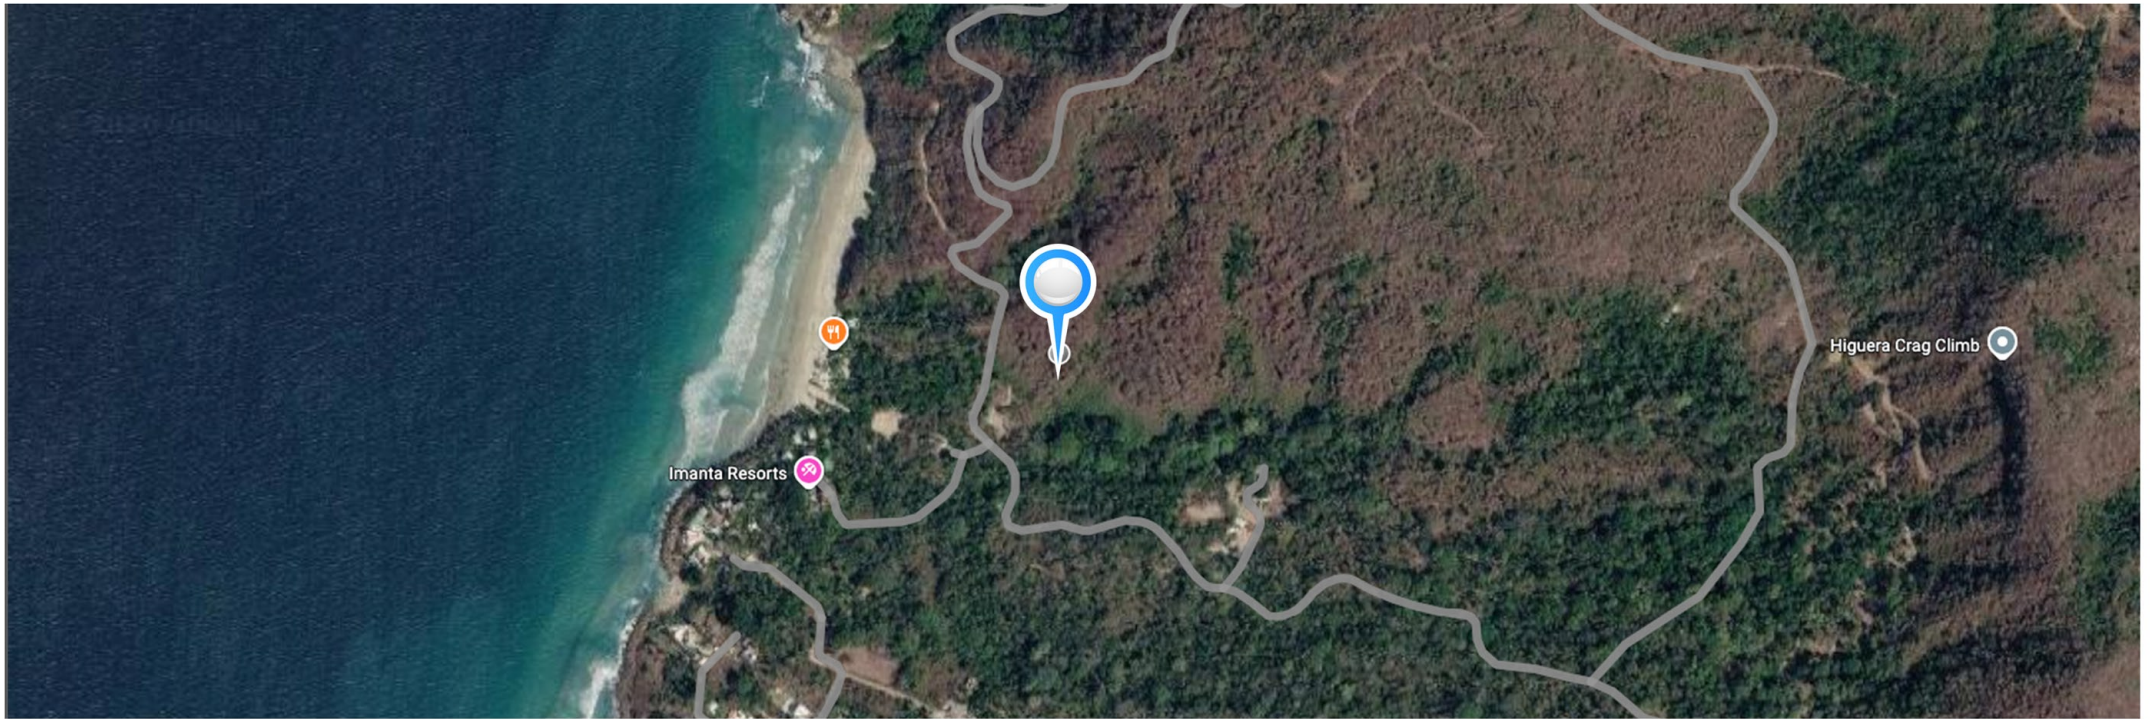

NORTH
SHORE
REALTY

México 329-291-5470
U.S. 214-227-7794

NorthShoreRealty.com

LOTE MITABU NORTH SHORE / LITIBU

Perched above the shoreline, this expansive 3,500 M2 lot offers sweeping, unobstructed ocean views and breathtaking sunsets. The parcel's generous size provides ample space for a luxurious private residence, multi-home estate, or boutique development with terraced gardens, pool and outdoor living areas taking full advantage of the panorama. Gentle building slopes and natural vegetation create privacy while framing sightlines to the water. Convenient access to paved roads, nearby shops and dining, and easy connections to local services make this an ideal balance of serenity and convenience. Utilities available nearby (confirm with local providers). Zoned for residential use -- perfect for a dream home or investment project.

FOR SALE

- 3,500 M2 lot
- Unobstructed ocean views
- Perfect for a dream home or investment project

- Ample space for a luxurious private residence, multi-home estate, or boutique development with terraced gardens, pool and outdoor living areas