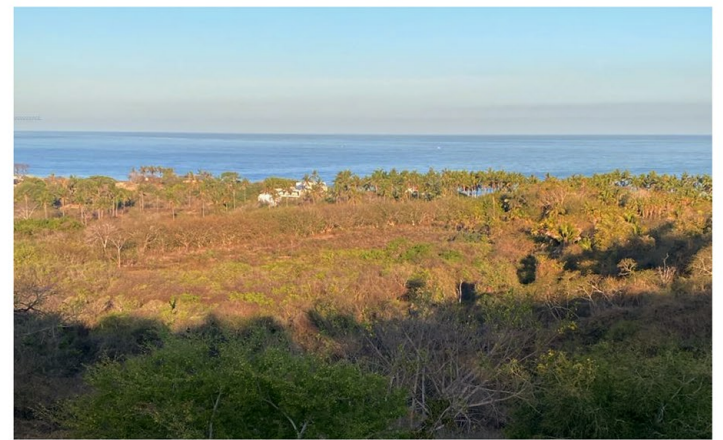

NORTH
SHORE
REALTY

México 329-291-5470
U.S. 214-227-7794

NorthShoreRealty.com

LOTE MITABU NORTH SHORE / LITIBU

Perched above the shoreline, this expansive 3,500 M2 lot offers sweeping, unobstructed ocean views and breathtaking sunsets. The parcel's generous size provides ample space for a luxurious private residence, multi-home estate, or boutique development with terraced gardens, pool and outdoor living areas taking full advantage of the panorama. Gentle building slopes and natural vegetation create privacy while framing sightlines to the water. Convenient access to paved roads, nearby shops and dining, and easy connections to local services make this an ideal balance of serenity and convenience. Utilities available nearby (confirm with local providers). Zoned for residential use -- perfect for a dream home or investment project.

FOR SALE

- 3,500 M2 lot
- Unobstructed ocean views
- Perfect for a dream home or investment project

- Ample space for a luxurious private residence, multi-home estate, or boutique development with terraced gardens, pool and outdoor living areas